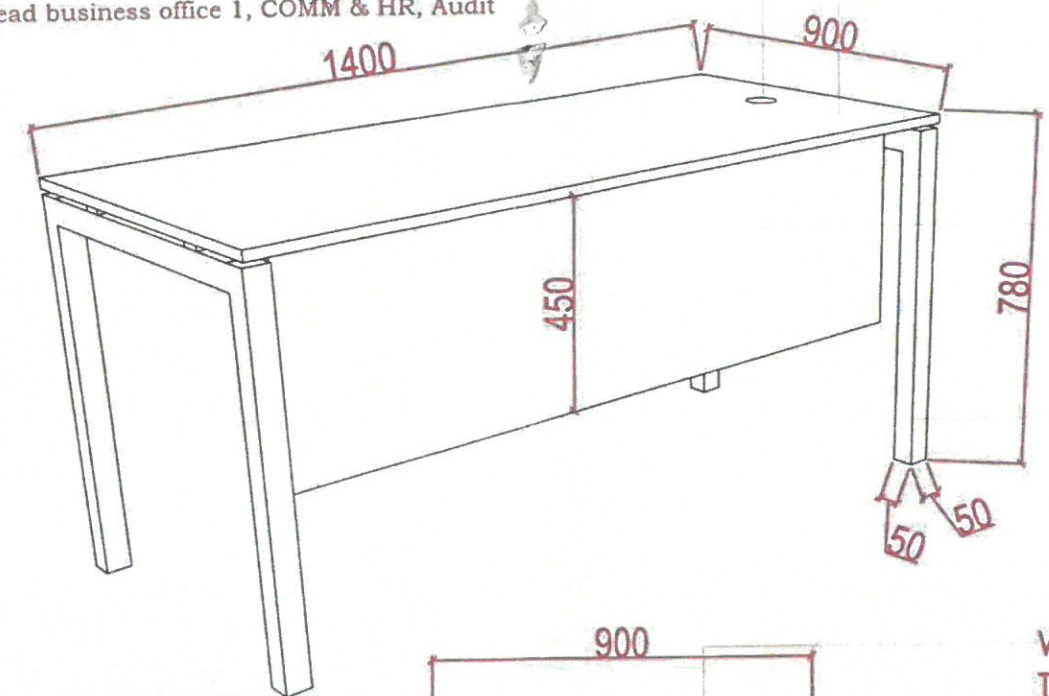

### General Desk & Manager's desk

**Manager's Desk**  
 Rectangular center table with steel legs in laminate finish with dimensions: W1400mm x D900mm with side drawers Treasury, I.T office, Admin / Legal / Fin Comm / ERM office, Group head business office 1, COMM & HR, Audit

Steel Leg

Adjustable leg

Reference Image

- Panel 5 x 3
- Drawer Rail 89
- Steel Leg 89
- Handle 9
- P.V.C 2 Roll 2.2
- Cable lead (10)
- Combodet lock - 13

Steel Leg strength market

**FOR APPROVAL**

Project No. :  
 Scale : N/A  
 Drawn by : OBJ  
 Checked : OBJ  
 Cad File : CAD\_FILE

Sheet title  
**Manager's Desk**  
 Rectangular center table with steel legs in laminate finish with dimensions: W1400mm x D900mm with side drawers Treasury, I.T office, Admin / Legal / Fin Comm / ERM office, Group head business office 1, COMM & HR, Audit