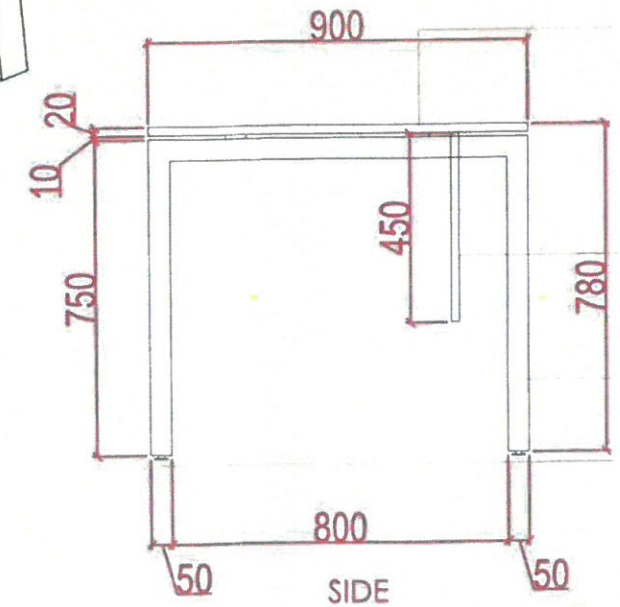

small PVC - 18mm - 120m  
 big - PVC 36mm - 20m

www.wood-styles.com

Copyright of designs shown herein is retained by this office. Authority is required for any reproduction. © Copyright Wood-styles Ltd.

### General Desk & Manager's desk

**Manager's Desk**  
 Rectangular center table with steel legs in laminate finish with dimensions: W1400mm x D900mm with side drawers Treasury, I.T office, Admin / Legal / Fin Comm / ERM office, Group head business office 1, COMM & HR, Audit

Steel Leg

Adjustable leg

Reference Image

- Panel 5 x 3
- Drawer Rail 89
- Steel Leg 89
- Handle 9
- P.V.C 2 Roll 2.2
- Cable lead (10)
- Combodet lock - 13

Steel Leg strength market

**FOR APPROVAL**

Project No. :  
 Scale : N/A  
 Drawn by : OBJ  
 Checked : OBJ  
 Cad File : CAD\_FILE

Sheet title  
**Manager's Desk**  
 Rectangular center table with steel legs in laminate finish with dimensions: W1400mm x D900mm with side drawers Treasury, I.T office, Admin / Legal / Fin Comm / ERM office, Group head business office 1, COMM & HR, Audit