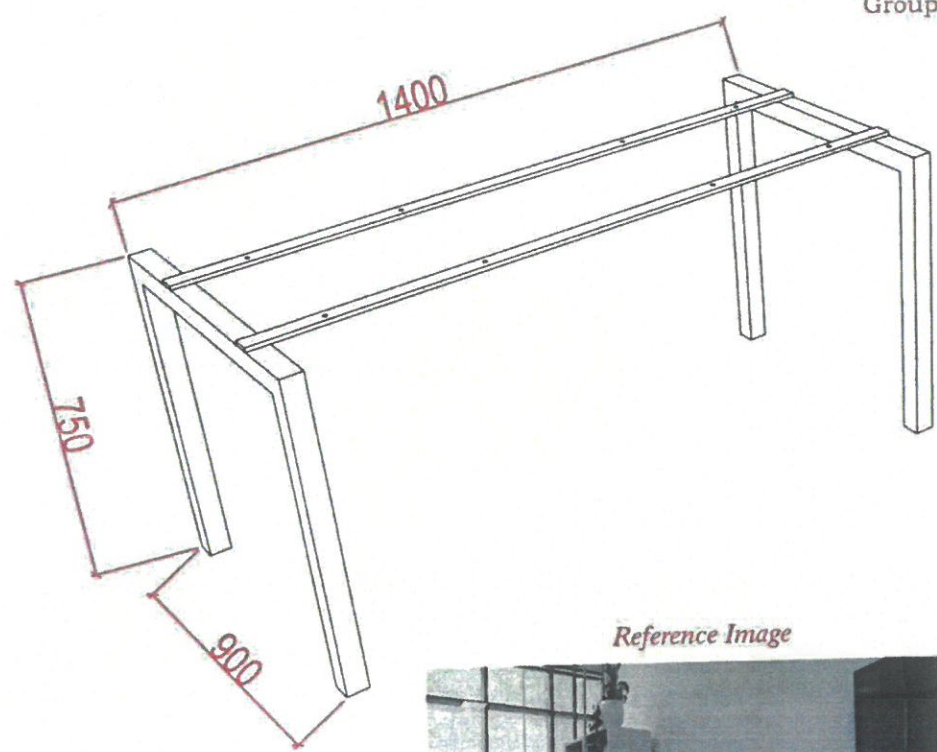

### General Desk & Manager's desk

**Manager's Desk**  
 Rectangular center table with steel legs in laminate finish with dimensions: W1400mm x D900mm with side drawers Treasury, I.T office, Admin / Legal / Fin Comm / ERM office, Group head business office 1, COMM & HR, Audit

OK  
 16/5/24

13 pcs

Cable Lead

Wooden Top  
 StarWood 291

Modesty panel StarWood 291

Steel Leg

Wooden Top  
 StarWood 291

Modesty panel StarWood 291

Steel Leg

Adjustable leg

Reference Image

- Panel 5 x 3
- Drawer Rail 89
- Steel Leg 89
- Handle 9
- P.V.C 2 Roll 2.2
- Cable lead (10)
- Combodet lock - 13

Steel Leg strength market

**FOR APPROVAL**

Project No. :  
 Scale : N/A  
 Drawn by : OBJ  
 Checked : OBJ  
 Cad File : CAD\_FILE

Sheet title  
**Manager's Desk**  
 Rectangular center table with steel legs in laminate finish with dimensions: W1400mm x D900mm with side drawers Treasury, I.T office, Admin / Legal / Fin Comm / ERM office, Group head business office 1, COMM & HR, Audit